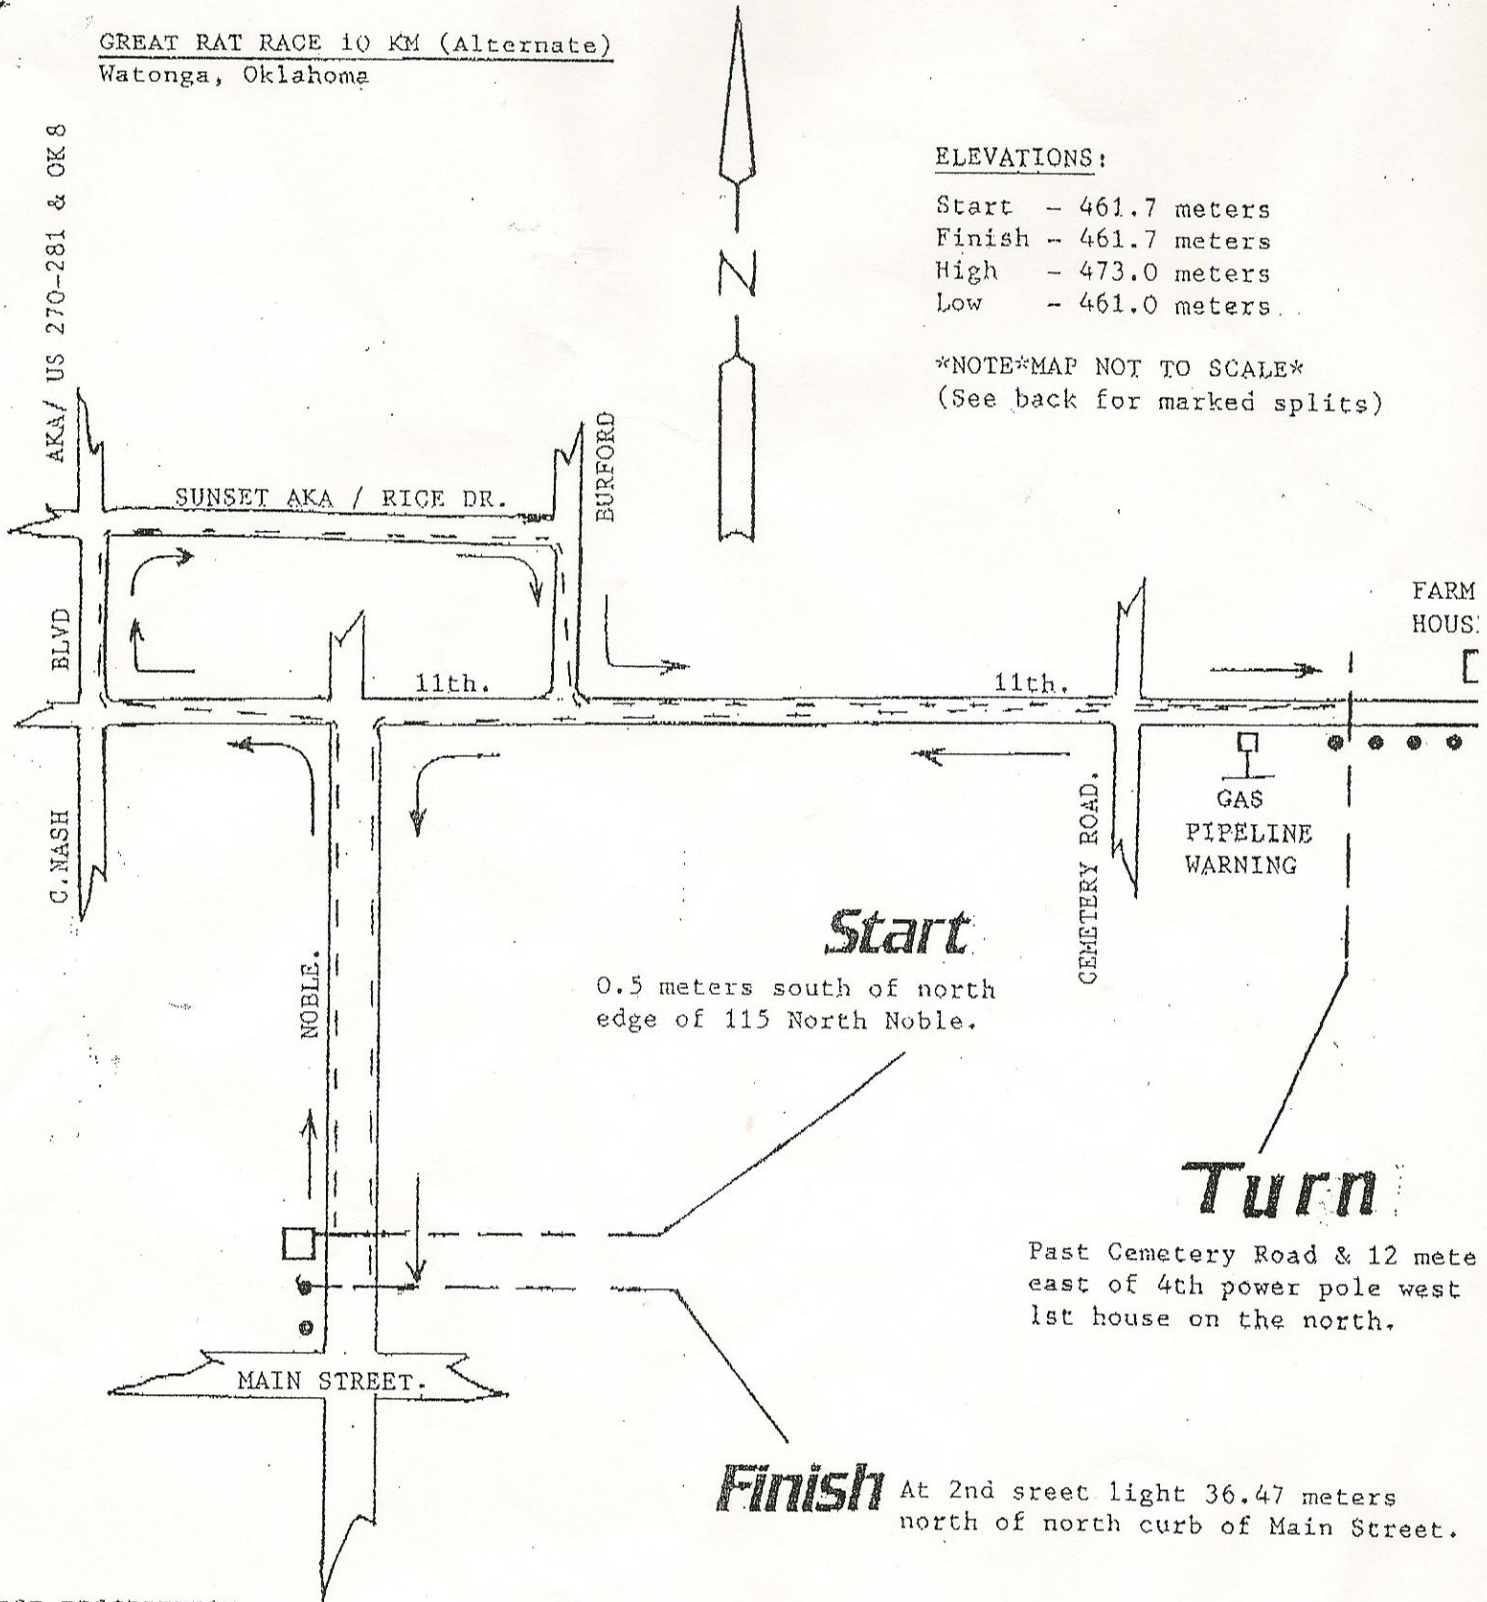

GREAT RAT RACE 10 KM (Alternate)
Watonga, Oklahoma

ELEVATIONS:

Start - 461.7 meters
 Finish - 461.7 meters
 High - 473.0 meters
 Low - 461.0 meters

*NOTE*MAP NOT TO SCALE*
 (See back for marked splits)

COURSE DESCRIPTION:

Start at 0.5 meters south of north edge of 115 North Noble. Go north on Noble to Clarence Nash. Go right on Clarence Nash to Sunset. Go right on Sunset to Burford. Go left on Burford to 11th. Go left on 11th to the TURN-Around past Cemetery Road and 12 meters east of 4th power pole west of 1st house on the north. Follow 11th back west to Noble. Go left on Noble to the finish located at 2nd street light located 36.47 meters north of north curb of Main Street. No Restrictions!